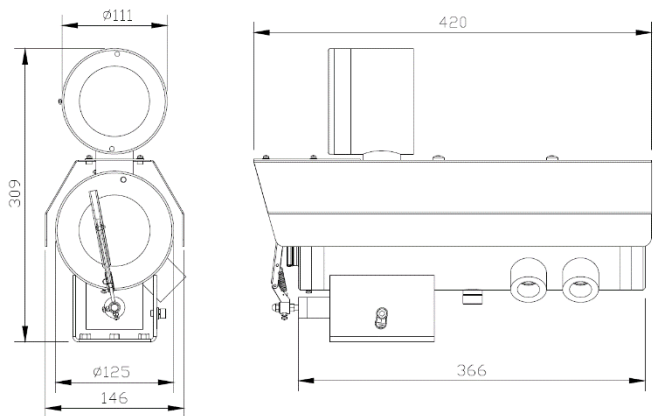

## Technical Data

General	
Ingress Protection	IP 66 / 68
Operating Temperature	-40°C to 60°C
Relative Humidity	≤95%
Mechanical	
Body Material	AISI316L Stainless Steel
Sight Glass Material	Window with hardened mineral clear tempered glass
	Window with Germanium glass (for SS1CH-G and SS1CH-GL models)
Overall Dimension (WxHxD)	<i>Please refer to overall dimension drawings of each model.</i>
Internal Usable Size for Camera Module	Ø80 x 155 mm
Cable Entry	2 x M25
Weight	Approximate 20KG
Electrical	
Operating Voltage	AC110-240V (0.5A - 1.10A), 50/60Hz Optional: IEEE 802.3at PoE+
Power Consumption	Max 110W (110V), Max 120W (240V)
Thermostatically Controlled Heater	T°C on: <10°C, T°C off: >10°C
Optional	
Wiper Mechanism	Available for SS1CH-W and SS1CH-LEDW model
LED Illumination	Up to 200 meters (Available for SS1CH-LED and SS1CH-LEDW model)
Accessories	
Standard	Sunshield, Swivel Joints
Optional	Wall Bracket

## Outline Dimensions (mm)

SS1CH Outline Dimensions

SS1CH-W Outline Dimensions

SS1CH-LED Outline Dimensions

SS1CH-LEDW Outline Dimensions

SJ-SS1CH - Swivel Joints Outline Dimensions

WB-SS1CH - Wall Bracket Outline Dimensions

SS1CH - X - 5x8M - X

POE Options

Blank : No additional option  
POE : POE+

Additional Options

Blank : No additional option  
W : Fitted with wiper mechanism  
LED : With LED Illuminator  
LEDW : With LED Illuminator and Wiper