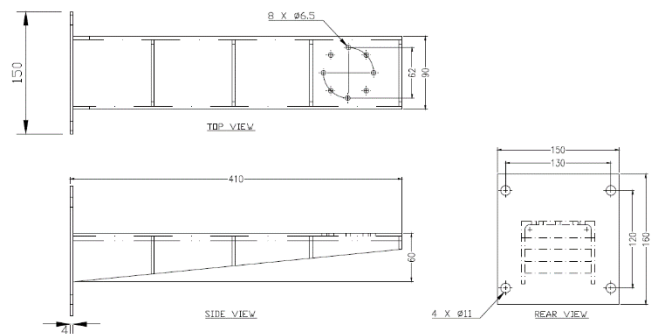

## Technical Data

General	
Ingress Protection	IP 66 / 68
Operating Temperature	-40°C to 60°C
Relative Humidity	≤95%
Mechanical	
Body Material	AISI316L Stainless Steel
Sight Glass Material	Window with hardened mineral clear tempered glass
	Window with Germanium glass (for SS1CH-G and SS1CH-GL models)
Overall Dimension (WxHxD)	<i>Please refer to overall dimension drawings of each model.</i>
Internal Usable Size for Camera Module	Ø80 x 155 mm
Cable Entry	2 x M25
Weight	Approximate 20KG
Electrical	
Operating Voltage	AC110-240V (0.5A - 1.10A), 50/60Hz Optional: IEEE 802.3at PoE+
Power Consumption	Max 110W (110V), Max 120W (240V)
Thermostatically Controlled Heater	T°C on: <10°C, T°C off: >10°C
Optional	
Wiper Mechanism	Available for SS1CH-W and SS1CH-LEDW model
LED Illumination	Up to 200 meters (Available for SS1CH-LED and SS1CH-LEDW model)
Accessories	
Standard	Sunshield, Swivel Joints
Optional	Wall Bracket

## Outline Dimensions (mm)

SS1CH Outline Dimensions

SS1CH-W Outline Dimensions

SS1CH-LED Outline Dimensions

SS1CH-LEDW Outline Dimensions

SJ-SS1CH - Swivel Joints Outline Dimensions

WB-SS1CH - Wall Bracket Outline Dimensions