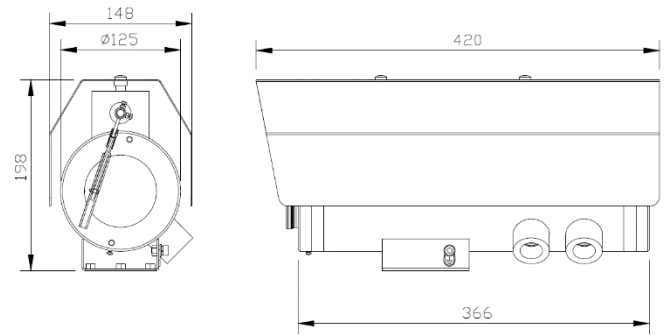

## Technical Data

General	
Ingress Protection	IP 66 / 68
Operating Temperature	-40°C to 60°C
Relative Humidity	≤95%
Mechanical	
Body Material	AISI316L Stainless Steel
Sight Glass Material	Window with hardened mineral clear tempered glass
	Window with Germanium glass (for SS1CH-G and SS1CH-GL models)
Overall Dimension (WxHxD)	<i>Please refer to overall dimension drawings of each model.</i>
Internal Usable Size for Camera Module	Ø80 x 155 mm
Cable Entry	2 x M25
Weight	Approximate 20KG
Electrical	
Operating Voltage	AC110-240V (0.5A - 1.10A), 50/60Hz Optional: IEEE 802.3at PoE+
Power Consumption	Max 110W (110V), Max 120W (240V)
Thermostatically Controlled Heater	T°C on: <10°C, T°C off: >10°C
Optional	
Wiper Mechanism	Available for SS1CH-W and SS1CH-LEDW model
LED Illumination	Up to 200 meters (Available for SS1CH-LED and SS1CH-LEDW model)
Accessories	
Standard	Sunshield, Swivel Joints
Optional	Wall Bracket

## Outline Dimensions (mm)

SS1CH Outline Dimensions

SS1CH-W Outline Dimensions

SS1CH-LED Outline Dimensions

SS1CH-LEDW Outline Dimensions

SJ-SS1CH - Swivel Joints Outline Dimensions

WB-SS1CH - Wall Bracket Outline Dimensions