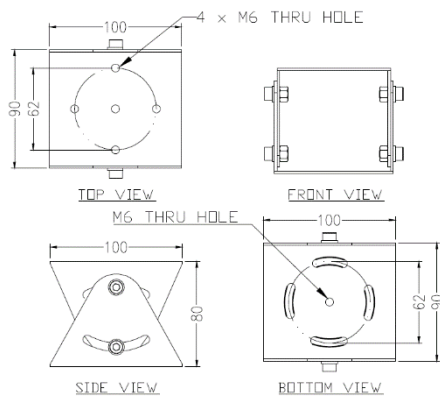

## Technical Data

General	
Ingress Protection	IP 66 / 68
Operating Temperature	-40°C to 60°C
Relative Humidity	≤95%
Mechanical	
Body Material	AISI316L Stainless Steel
Sight Glass Material	Window with hardened mineral clear tempered glass
	Window with Germanium glass (for SS1CH-G and SS1CH-GL models)
Overall Dimension (WxHxD)	<i>Please refer to overall dimension drawings of each model.</i>
Internal Usable Size for Camera Module	Ø80 x 155 mm
Cable Entry	2 x M25
Weight	Approximate 20KG
Electrical	
Operating Voltage	AC110-240V (0.5A - 1.10A), 50/60Hz Optional: IEEE 802.3at PoE+
Power Consumption	Max 110W (110V), Max 120W (240V)
Thermostatically Controlled Heater	T°C on: <10°C, T°C off: >10°C
Optional	
Wiper Mechanism	Available for SS1CH-W and SS1CH-LEDW model
LED Illumination	Up to 200 meters (Available for SS1CH-LED and SS1CH-LEDW model)
Accessories	
Standard	Sunshield, Swivel Joints
Optional	Wall Bracket

## Outline Dimensions (mm)

SS1CH Outline Dimensions

SS1CH-W Outline Dimensions

SS1CH-LED Outline Dimensions

SS1CH-LEDW Outline Dimensions

SJ-SS1CH - Swivel Joints Outline Dimensions

WB-SS1CH - Wall Bracket Outline Dimensions

SS1CH - X - 5x8M - X

POE Options

Blank : No additional option  
POE : POE+

Additional Options

Blank : No additional option  
W : Fitted with wiper mechanism  
LED : With LED Illuminator  
LEDW : With LED Illuminator and Wiper