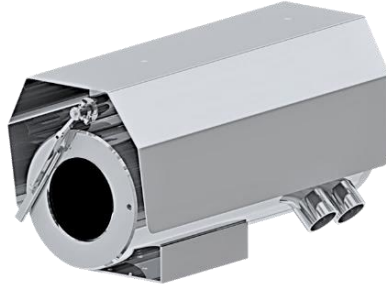

## SS1CH-5x8M Series

### Stainless Steel Weatherproof Fixed Camera Housing

Integrated with 8MP [4K] 5x Optical Zoom Ventionex VX2-B8Y Analytics Camera Module

SS1CH

SS1CH-W

SS1CH-LEDW

### Main Features

Marine grade  
AISI316L Stainless  
Steel material

Operating  
Temperature -40°C to  
60°C

IP 66 / 68

Vandal-proof IK10  
ratings

Motorized 2.7 -  
13.5mm

Advanced VCA -  
Detection and  
classification of  
specific target types  
(people or vehicle)

## Technical Data

General	
Ingress Protection	IP 66 / 68
Operating Temperature	-40°C to 60°C
Relative Humidity	≤95%
Mechanical	
Body Material	AISI316L Stainless Steel
Sight Glass Material	Window with hardened mineral clear tempered glass
	Window with Germanium glass (for SS1CH-G and SS1CH-GL models)
Overall Dimension (WxHxD)	<i>Please refer to overall dimension drawings of each model.</i>
Internal Usable Size for Camera Module	Ø80 x 155 mm
Cable Entry	2 x M25
Weight	Approximate 20KG
Electrical	
Operating Voltage	AC110-240V (0.5A - 1.10A), 50/60Hz Optional: IEEE 802.3at PoE+
Power Consumption	Max 110W (110V), Max 120W (240V)
Thermostatically Controlled Heater	T°C on: <10°C, T°C off: >10°C
Optional	
Wiper Mechanism	Available for SS1CH-W and SS1CH-LEDW model
LED Illumination	Up to 200 meters (Available for SS1CH-LED and SS1CH-LEDW model)
Accessories	
Standard	Sunshield, Swivel Joints
Optional	Wall Bracket