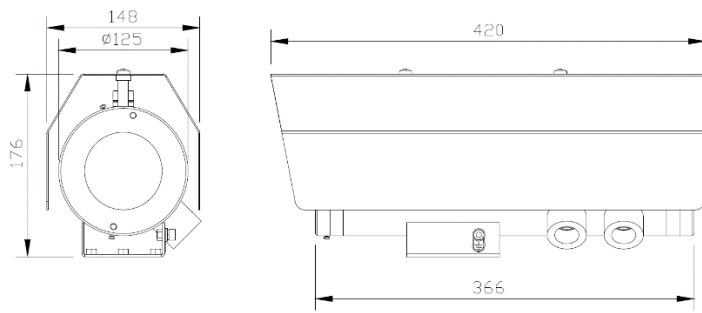

## Technical Data

General	
Ingress Protection	IP 66 / 68
Operating Temperature	-40°C to 60°C
Relative Humidity	≤95%
Mechanical	
Body Material	AISI316L Stainless Steel
Sight Glass Material	Window with hardened mineral clear tempered glass
	Window with Germanium glass (for SS1CH-G and SS1CH-GL models)
Overall Dimension (WxHxD)	<i>Please refer to overall dimension drawings of each model.</i>
Internal Usable Size for Camera Module	Ø80 x 155 mm
Cable Entry	2 x M25
Weight	Approximate 20KG
Electrical	
Operating Voltage	AC110-240V (0.5A - 1.10A), 50/60Hz Optional: IEEE 802.3at PoE+
Power Consumption	Max 110W (110V), Max 120W (240V)
Thermostatically Controlled Heater	T°C on: <10°C, T°C off: >10°C
Optional	
Wiper Mechanism	Available for SS1CH-W and SS1CH-LEDW model
LED Illumination	Up to 200 meters (Available for SS1CH-LED and SS1CH-LEDW model)
Accessories	
Standard	Sunshield, Swivel Joints
Optional	Wall Bracket

## Outline Dimensions (mm)

SS1CH Outline Dimensions

SS1CH-W Outline Dimensions

SS1CH-LED Outline Dimensions

SS1CH-LEDW Outline Dimensions

SJ-SS1CH - Swivel Joints Outline Dimensions

WB-SS1CH - Wall Bracket Outline Dimensions