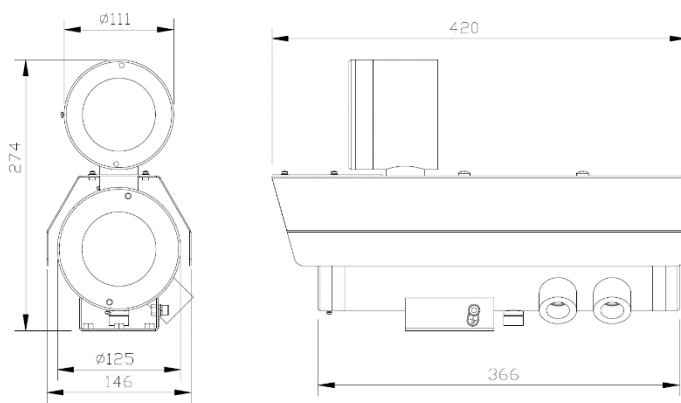

## Technical Data

General	
Ingress Protection	IP 66 / 68
Operating Temperature	-40°C to 60°C
Relative Humidity	≤95%
Mechanical	
Body Material	AISI316L Stainless Steel
Sight Glass Material	Window with hardened mineral clear tempered glass
	Window with Germanium glass (for SS1CH-G and SS1CH-GL models)
Overall Dimension (WxHxD)	<i>Please refer to overall dimension drawings of each model.</i>
Internal Usable Size for Camera Module	Ø80 x 155 mm
Cable Entry	2 x M25
Weight	Approximate 20KG
Electrical	
Operating Voltage	AC110-240V (0.5A - 1.10A), 50/60Hz Optional: IEEE 802.3at PoE+
Power Consumption	Max 110W (110V), Max 120W (240V)
Thermostatically Controlled Heater	T°C on: <10°C, T°C off: >10°C
Optional	
Wiper Mechanism	Available for SS1CH-W and SS1CH-LEDW model
LED Illumination	Up to 200 meters (Available for SS1CH-LED and SS1CH-LEDW model)
Accessories	
Standard	Sunshield, Swivel Joints
Optional	Wall Bracket

## Outline Dimensions (mm)

SS1CH Outline Dimensions

SS1CH-W Outline Dimensions

SS1CH-LED Outline Dimensions

SS1CH-LEDW Outline Dimensions

SJ-SS1CH - Swivel Joints Outline Dimensions

WB-SS1CH - Wall Bracket Outline Dimensions