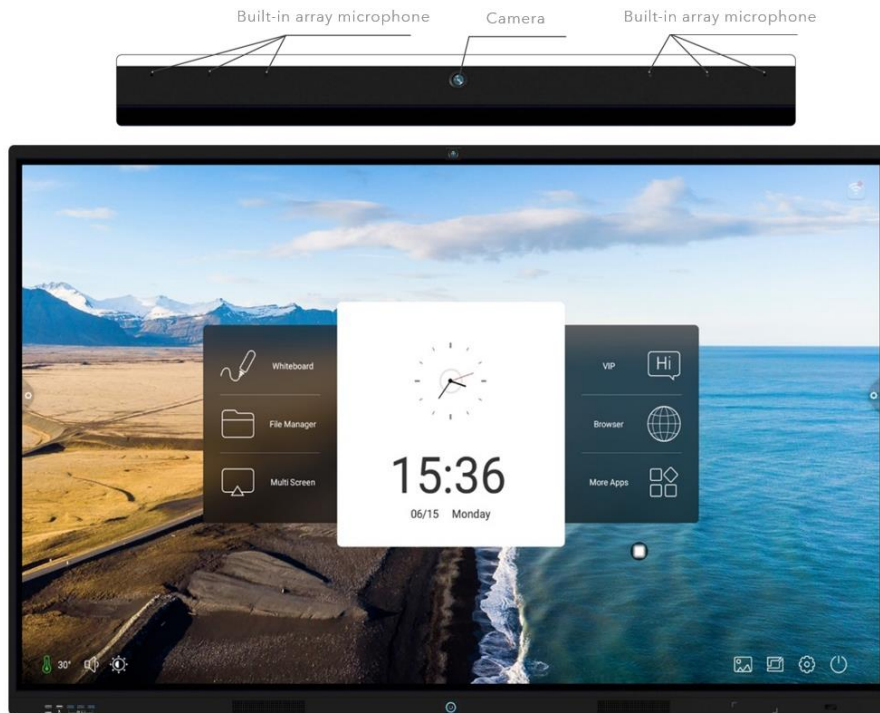

VTouch Pro Series

Smart Interactive Panel with Built-in Camera

Main Features

4K

4K UHD image display with ultra-wide 178° viewing angle

Built-in wireless screen mirroring software

Interactive 20-point touch

Built-in 1080P camera & 6 array microphones

Instant digital discussion board and on-screen annotation tool

Intelligent gesture recognition for best writing experience

Multi-split screen display

Dual OS - Android 8.0 & Windows 10 Pro