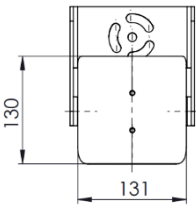

Possible to integrate
with different type of
3rd party camera
module

Vandal-proof IK10
ratings

Technical Data

General	
Certification	Ex II 2 G Ex db op pr IIC T6 Gb / Ex II 2 D Ex tb op pr IIIC T80°C Db
Ingress Protection	IP 66 / 68
Operating Temperature	-40°C to 60°C
Relative Humidity	≤95%
Mechanical	
Body Material	AISI316L Stainless Steel
Sight Glass Material	Window with hardened mineral clear tempered glass
Overall Dimension (WxHxD)	<i>Please refer to overall dimension drawings below</i>
Internal Usable Size for Camera Module	Ø80 x 50mm
Cable Entry	1 x M25
Weight	Approximate 5KG
Electrical	
Operating Voltage	DC12V ± 25% / POE
Power Consumption	Max 6W (12V), Max 7W (PoE)
Accessories	
Standard	Sunshield
Optional	Wall Bracket

IP Camera/Lens

	8MP, IP	5MP, IP	2MP, IP
Sensor	1/2.8"		
Focal Length	2.8mm		
Focus	F1.6		
Horizontal Angle of View	96°	97.8°	107°
Effective Pixels (HxV)	3840 x 2160	2592 x 1944	1920 x 1080
Day/Night	Dual IR Cut Filter with Auto Switch		
Illumination Requirement	Color: 0.01Lux B/W: 0.002 Lux	Color: 0.002Lux B/W: 0.0001 Lux	Color: 0.001Lux B/W: 0.0002 Lux
Supported Video Analytics Events	Tripwire, Double Tripwire, Perimeter, Object Abandoned, Missing Object, Loitering, Parking, Crowd, Heatmap. *Support detection and classification of specific target types (people or vehicle) to remove false alarm caused by animals, leaves etc.		

Outline Dimensions (mm)

SX1LED Front Dimensions

SX1LED Side Dimensions

SX1LED Top Dimensions

SX1LED Bottom Dimensions

WB-SX1LED Top Dimensions

SX1LED - X

Camera Module Options

8M	: 8MP, IP Camera
5M	: 5MP, IP Camera
2M	: 2MP, IP Camera

Standard Accessories

SCH-SX1LED : Sunshield for Small Camera Housing

Optional Accessories

WB-SX1LED : Wall Bracket for Small Camera Housing