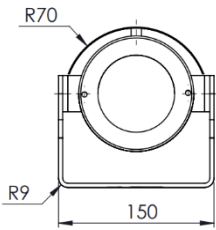

Possible to integrate
with different type of
3rd party camera
module

Vandal-proof IK10
ratings

Technical Data

General	
Certification	Ex II 2 G Ex db op pr IIC T6 Gb / Ex II 2 D Ex tb op pr IIIC T80°C Db
Ingress Protection	IP 66 / 68
Operating Temperature	-40°C to 60°C
Relative Humidity	≤95%
Mechanical	
Body Material	AISI316L Stainless Steel
Sight Glass Material	Window with hardened mineral clear tempered glass
Overall Dimension (WxHxD)	<i>Please refer to overall dimension drawings below</i>
Internal Usable Size for Camera Module	Ø80 x 50mm
Cable Entry	1 x M25
Weight	Approximate 5KG
Electrical	
Operating Voltage	DC12V ± 25% / POE
Power Consumption	Max 6W (12V), Max 7W (PoE)
Accessories	
Standard	Sunshield
Optional	Wall Bracket

IP Camera/Lens

	8MP, IP	5MP, IP	2MP, IP
Sensor	1/2.8"		
Focal Length	2.8mm		
Focus	F1.6		
Horizontal Angle of View	96°	97.8°	107°
Effective Pixels (HxV)	3840 x 2160	2592 x 1944	1920 x 1080
Day/Night	Dual IR Cut Filter with Auto Switch		
Illumination Requirement	Color: 0.01Lux B/W: 0.002 Lux	Color: 0.002Lux B/W: 0.0001 Lux	Color: 0.001Lux B/W: 0.0002 Lux
Supported Video Analytics Events	Tripwire, Double Tripwire, Perimeter, Object Abandoned, Missing Object, Loitering, Parking, Crowd, Heatmap. *Support detection and classification of specific target types (people or vehicle) to remove false alarm caused by animals, leaves etc.		

Outline Dimensions (mm)

SX1LED Front Dimensions

SX1LED Side Dimensions

SX1LED Top Dimensions

SX1LED Bottom Dimensions

WB-SX1LED Top Dimensions

SX1LED - X

Camera Module Options