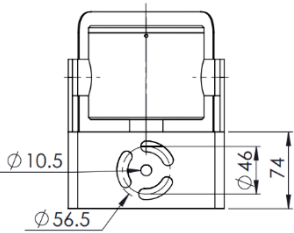

Possible to integrate
with different type of
3rd party camera
module

Vandal-proof IK10
ratings

Technical Data

General	
Certification	Ex II 2 G Ex db op pr IIC T6 Gb / Ex II 2 D Ex tb op pr IIIC T80°C Db
Ingress Protection	IP 66 / 68
Operating Temperature	-40°C to 60°C
Relative Humidity	≤95%
Mechanical	
Body Material	AISI316L Stainless Steel
Sight Glass Material	Window with hardened mineral clear tempered glass
Overall Dimension (WxHxD)	<i>Please refer to overall dimension drawings below</i>
Internal Usable Size for Camera Module	Ø80 x 50mm
Cable Entry	1 x M25
Weight	Approximate 5KG
Electrical	
Operating Voltage	DC12V ± 25% / POE
Power Consumption	Max 6W (12V), Max 7W (PoE)
Accessories	
Standard	Sunshield
Optional	Wall Bracket

IP Camera/Lens

	8MP, IP	5MP, IP	2MP, IP
Sensor	1/2.8"		
Focal Length	2.8mm		
Focus	F1.6		
Horizontal Angle of View	96°	97.8°	107°
Effective Pixels (HxV)	3840 x 2160	2592 x 1944	1920 x 1080
Day/Night	Dual IR Cut Filter with Auto Switch		
Illumination Requirement	Color: 0.01Lux B/W: 0.002 Lux	Color: 0.002Lux B/W: 0.0001 Lux	Color: 0.001Lux B/W: 0.0002 Lux
Supported Video Analytics Events	Tripwire, Double Tripwire, Perimeter, Object Abandoned, Missing Object, Loitering, Parking, Crowd, Heatmap. *Support detection and classification of specific target types (people or vehicle) to remove false alarm caused by animals, leaves etc.		

Outline Dimensions (mm)

SX1LED Front Dimensions

SX1LED Side Dimensions

SX1LED Top Dimensions

SX1LED Bottom Dimensions

WB-SX1LED Top Dimensions

SX1LED - X

Camera Module Options

8M	: 8MP, IP Camera
5M	: 5MP, IP Camera
2M	: 2MP, IP Camera

Standard Accessories

SCH-SX1LED : Sunshield for Small Camera Housing

Optional Accessories

WB-SX1LED : Wall Bracket for Small Camera Housing