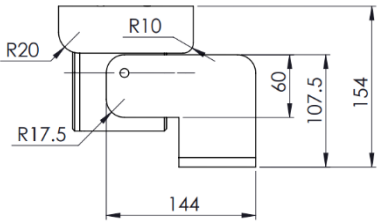

Possible to integrate
with different type of
3rd party camera
module

Vandal-proof IK10
ratings

Technical Data

General	
Certification	Ex II 2 G Ex db op pr IIC T6 Gb / Ex II 2 D Ex tb op pr IIIC T80°C Db
Ingress Protection	IP 66 / 68
Operating Temperature	-40°C to 60°C
Relative Humidity	≤95%
Mechanical	
Body Material	AISI316L Stainless Steel
Sight Glass Material	Window with hardened mineral clear tempered glass
Overall Dimension (WxHxD)	<i>Please refer to overall dimension drawings below</i>
Internal Usable Size for Camera Module	Ø80 x 50mm
Cable Entry	1 x M25
Weight	Approximate 5KG
Electrical	
Operating Voltage	DC12V ± 25% / POE
Power Consumption	Max 6W (12V), Max 7W (PoE)
Accessories	
Standard	Sunshield
Optional	Wall Bracket

IP Camera/Lens

	8MP, IP	5MP, IP	2MP, IP
Sensor	1/2.8"		
Focal Length	2.8mm		
Focus	F1.6		
Horizontal Angle of View	96°	97.8°	107°
Effective Pixels (HxV)	3840 x 2160	2592 x 1944	1920 x 1080
Day/Night	Dual IR Cut Filter with Auto Switch		
Illumination Requirement	Color: 0.01Lux B/W: 0.002 Lux	Color: 0.002Lux B/W: 0.0001 Lux	Color: 0.001Lux B/W: 0.0002 Lux
Supported Video Analytics Events	Tripwire, Double Tripwire, Perimeter, Object Abandoned, Missing Object, Loitering, Parking, Crowd, Heatmap. *Support detection and classification of specific target types (people or vehicle) to remove false alarm caused by animals, leaves etc.		

Outline Dimensions (mm)

SX1LED Front Dimensions

SX1LED Side Dimensions

SX1LED Top Dimensions

SX1LED Bottom Dimensions

WB-SX1LED Top Dimensions

SX1LED - X

Camera Module Options