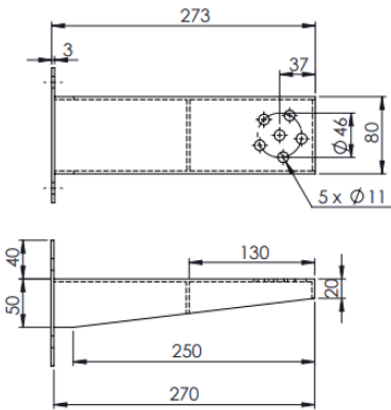

Possible to integrate
with different type of
3rd party camera
module

Vandal-proof IK10
ratings

Technical Data

General	
Certification	Ex II 2 G Ex db op pr IIC T6 Gb / Ex II 2 D Ex tb op pr IIIC T80°C Db
Ingress Protection	IP 66 / 68
Operating Temperature	-40°C to 60°C
Relative Humidity	≤95%
Mechanical	
Body Material	AISI316L Stainless Steel
Sight Glass Material	Window with hardened mineral clear tempered glass
Overall Dimension (WxHxD)	<i>Please refer to overall dimension drawings below</i>
Internal Usable Size for Camera Module	Ø80 x 50mm
Cable Entry	1 x M25
Weight	Approximate 5KG
Electrical	
Operating Voltage	DC12V ± 25% / POE
Power Consumption	Max 6W (12V), Max 7W (PoE)
Accessories	
Standard	Sunshield
Optional	Wall Bracket

IP Camera/Lens

	8MP, IP	5MP, IP	2MP, IP
Sensor	1/2.8"		
Focal Length	2.8mm		
Focus	F1.6		
Horizontal Angle of View	96°	97.8°	107°
Effective Pixels (HxV)	3840 x 2160	2592 x 1944	1920 x 1080
Day/Night	Dual IR Cut Filter with Auto Switch		
Illumination Requirement	Color: 0.01Lux B/W: 0.002 Lux	Color: 0.002Lux B/W: 0.0001 Lux	Color: 0.001Lux B/W: 0.0002 Lux
Supported Video Analytics Events	Tripwire, Double Tripwire, Perimeter, Object Abandoned, Missing Object, Loitering, Parking, Crowd, Heatmap. *Support detection and classification of specific target types (people or vehicle) to remove false alarm caused by animals, leaves etc.		

Outline Dimensions (mm)

SX1LED Front Dimensions

SX1LED Side Dimensions

SX1LED Top Dimensions

SX1LED Bottom Dimensions

WB-SX1LED Top Dimensions

SX1LED - X

Camera Module Options