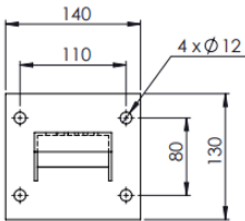

Possible to integrate
with different type of
3rd party camera
module

Vandal-proof IK10
ratings

Technical Data

General	
Certification	Ex II 2 G Ex db op pr IIC T6 Gb / Ex II 2 D Ex tb op pr IIIC T80°C Db
Ingress Protection	IP 66 / 68
Operating Temperature	-40°C to 60°C
Relative Humidity	≤95%
Mechanical	
Body Material	AISI316L Stainless Steel
Sight Glass Material	Window with hardened mineral clear tempered glass
Overall Dimension (WxHxD)	<i>Please refer to overall dimension drawings below</i>
Internal Usable Size for Camera Module	Ø80 x 50mm
Cable Entry	1 x M25
Weight	Approximate 5KG
Electrical	
Operating Voltage	DC12V ± 25% / POE
Power Consumption	Max 6W (12V), Max 7W (PoE)
Accessories	
Standard	Sunshield
Optional	Wall Bracket

Outline Dimensions (mm)

SX1LED Front Dimensions

SX1LED Side Dimensions

SX1LED Top Dimensions

SX1LED Bottom Dimensions

WB-SX1LED Top Dimensions

SX1LED - X

Camera Module Options

8M	: 8MP, IP Camera
5M	: 5MP, IP Camera
2M	: 2MP, IP Camera

Standard Accessories

SCH-SX1LED : Sunshield for Small Camera Housing

Optional Accessories

WB-SX1LED : Wall Bracket for Small Camera Housing