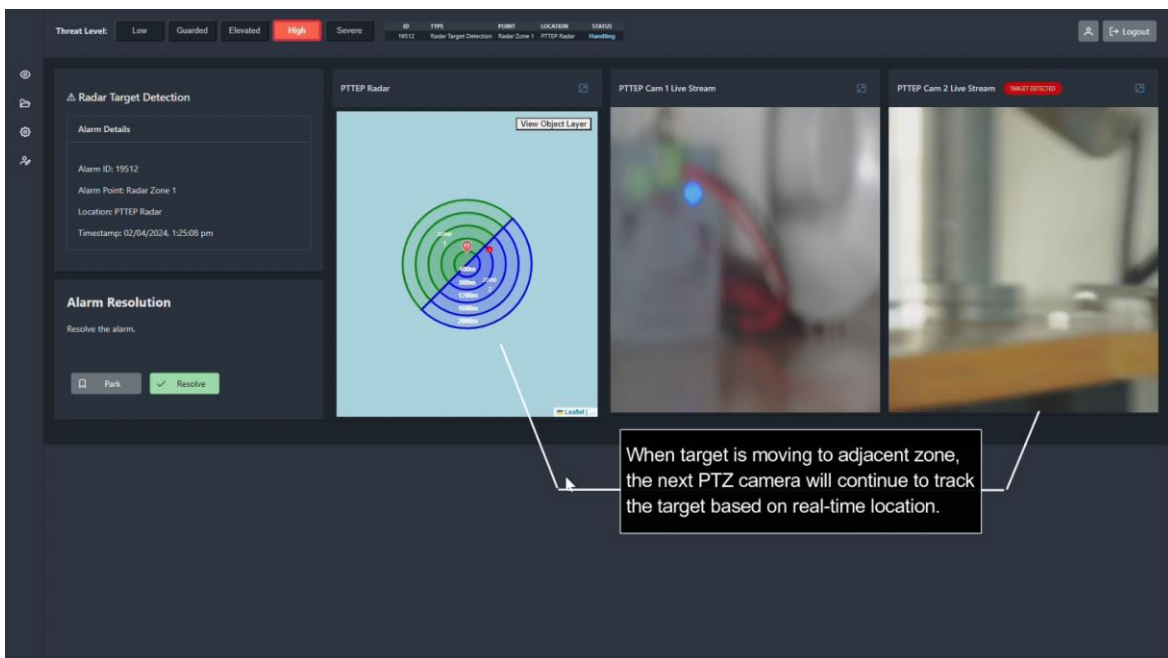

Reference user interfaces of Simplify Radar Integrated Multiple PTZ Tracking: