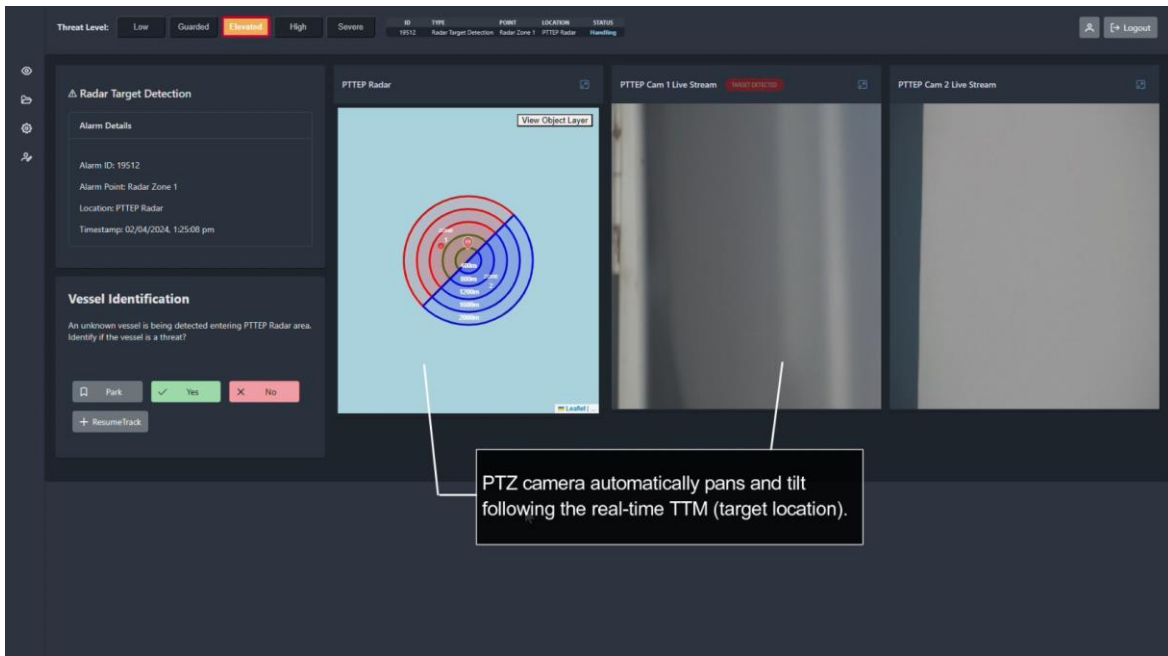

Reference user interfaces of Simplify Radar Integrated Multiple PTZ Tracking: