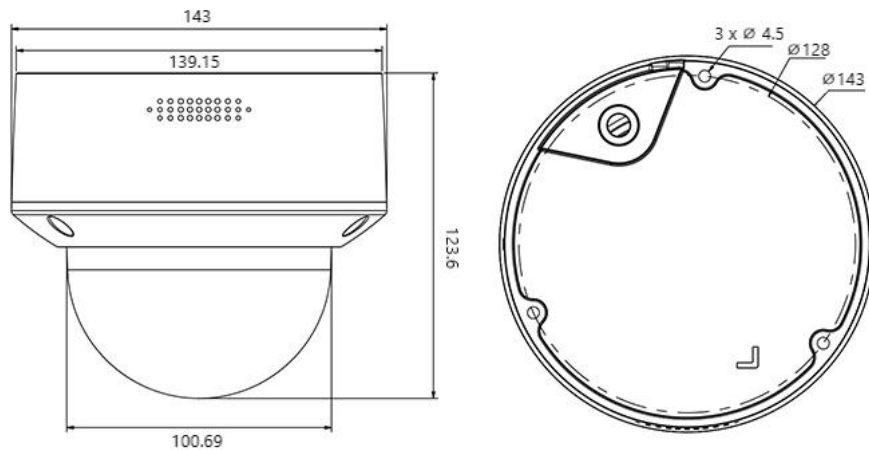

## Specifications

Camera	
Image Sensor	1/2.8" CMOS
Signal System	PAL/NTSC
Min. Illumination	Color: 0.0004Lux @ (F1.2, ACG ON)
	B/W: 0 Lux with IR
Shutter Time	1s to 1/100000s
Lens	Motorized 2.8 - 12mm, Angle of View: 103.3° ~ 37.5°
Lens Mount	φ14
Day& Night	Dual IR Cut Filter with Auto Switch
Wide Dynamic Range	120 dB
Image	
Max. Image Resolution	1920x1080
Mainstream	PAL: 25fps (1920×1080, 1280×960, 1280×720, 704×576, 640×480)
	NTSC: 30fps (1920×1080, 1280×960, 1280×720, 704×480, 640×480)
Substream	PAL: 25fps (704×576, 704×288, 640×360, 352×288)
	NTSC: 30fps (704×480, 704×240, 640×360, 352×240)
3rd Stream	4CIF
Image Settings	Brightness, Saturation, Contrast, Sharpness adjustable by web browser
Image Enhancement	BLC/3D DNR/HLC/Corridor Format
Smart Defog	Yes
ROI	Support 7 fixed region of coding
Privacy Mask	Yes
Picture Overlay	Yes
OSD	16×16, 24×24, 32×32, 48×48, 64×64, 96×96, adaptable size, Letters Such as Week, Date, Time, Total 5 Regions
Compression Standard	
Video Compression	S+265/H.265/H.264/MJPEG
Video Bit Rate	32Kbps ~ 16Mbps
Audio Compression	G.711A/G.711U/ADPCM_D/AAC_LC
Audio Bit Rate	8K ~ 48Kbps
Network	
ANR	Yes, auto store video in SD card when NVR disconnected, and upload video to NVR when resumed connection (Only Support Ventionex ANR NVR)
Protocols	TCP/IP, ICMP, HTTP, HTTPS, DHCP, DNS, DDNS, MULTICAST, UPnP, FTP, IPV4, NTP, RTSP, SMTP, IGMP, QoS, IPV6, Multicast
Remote Connection	≤7
System Compatibility	ONVIF (Profile S/T), P2P
Infrared	
IR Range	Up to 30m
IR LEDs	18pcs
Interface	
Ethernet	1-ch RJ45 10M / 100M
Audio Input / Output	1-ch, Built in Microphone / 1-ch
Alarm Input / Output	2-ch / 1-ch
On-board Storage	MicroSD Card Slot, up to 128GB
Reset Button	Yes

## Outline Dimensions (mm)

AD2Y01 Outline Dimensions