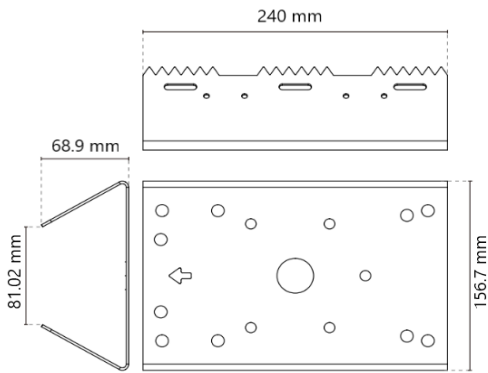

Options for LED illuminator available

Technical Data

General	
Ingress Protection	IP66
Operating Temperature	-20°C to 65°C
Mechanical	
Body Material	Cast Aluminum
Sight Glass Material	Window with hardened mineral clear glass
Overall Dimension (WxHxD)	<i>Please refer to dimension drawings</i>
Internal Usable Size for Camera Module	105 x 77.4 x 255 mm
Cable Entry	4 x M16
Weight	2.9 KG
Electrical	
Operating Voltage	24VAC
Power Consumption	Window Heater: 10W Fan: 2W Camera: 6 ~ 8W Wiper: 6 W
Thermostatically Controlled Heater	T°C on: <20°C, T°C off: >30°C
Thermostatically Controlled Fan	T°C on: >35°C, T°C off: <25°C
Optional	
Wiper Mechanism	Available for AF1V3-W model
LED Illumination	Available for AF1V3-LED model
LED Illumination	
LED12	12W Snap-in 850nm IR LED illuminator Vari angle: 10° ~ 40° IR LED distance: 50 ~ 140 meter
LED48	48W Snap-in 850nm IR LED illuminator Vari angle: 10° ~ 30° IR LED distance: 150 ~ meter
Accessories	
Standard	Sunshield, Wall Bracket
Optional	Pole Mount Bracket, Corner Mount Bracket

*Analog camera options are available.

Outline Dimensions (mm)

AF1V3-W Outline Dimensions

WB-AF1V3 Outline Dimensions

PM-AF1V3 Outline Dimensions

PME-AF1V3 Outline Dimensions

AF1V3 - X - X - X

Camera Module Options

- 22x4K : 4K, 22x Zoom, IP
- 33x3M : 3MP, 33x Zoom, IP
- 4x2M : 2MP, 4x Zoom, IP
- 18x2M : 2MP, 18x Zoom, IP with Self-learning Video Analytics
- 2M : 2MP, IP with Self-learning Video Analytics
- 4M (9) : 4MP (3.3-9mm), IP with Self-learning Video Analytics
- 4M (22) : 4MP (9-22mm), IP with Self-learning Video Analytics
- 6M : 6MP, IP with Self-learning Video Analytics
- 8M : 8MP, IP with Self-learning Video Analytics