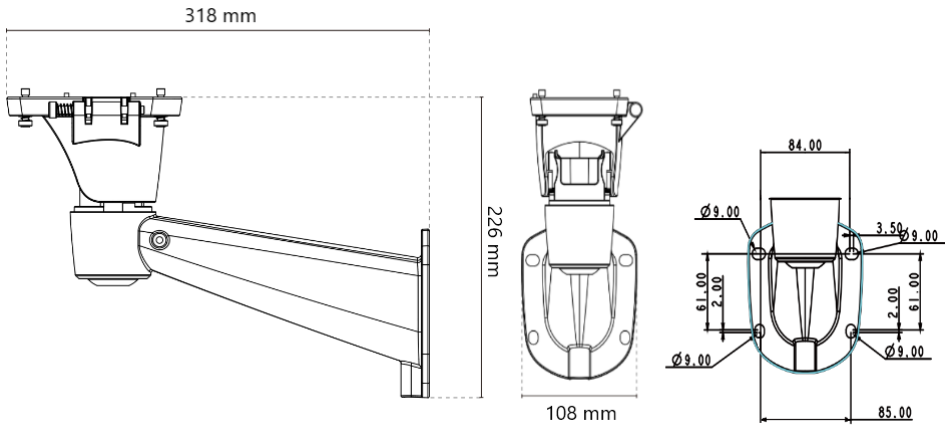

Options for LED illuminator available

Technical Data

General	
Ingress Protection	IP66
Operating Temperature	-20°C to 65°C
Mechanical	
Body Material	Cast Aluminum
Sight Glass Material	Window with hardened mineral clear glass
Overall Dimension (WxHxD)	<i>Please refer to dimension drawings</i>
Internal Usable Size for Camera Module	105 x 77.4 x 255 mm
Cable Entry	4 x M16
Weight	2.9 KG
Electrical	
Operating Voltage	24VAC
Power Consumption	Window Heater: 10W Fan: 2W Camera: 6 ~ 8W Wiper: 6 W
Thermostatically Controlled Heater	T°C on: <20°C, T°C off: >30°C
Thermostatically Controlled Fan	T°C on: >35°C, T°C off: <25°C
Optional	
Wiper Mechanism	Available for AF1V3-W model
LED Illumination	Available for AF1V3-LED model
LED Illumination	
LED12	12W Snap-in 850nm IR LED illuminator Vari angle: 10° ~ 40° IR LED distance: 50 ~ 140 meter
LED48	48W Snap-in 850nm IR LED illuminator Vari angle: 10° ~ 30° IR LED distance: 150 ~ meter
Accessories	
Standard	Sunshield, Wall Bracket
Optional	Pole Mount Bracket, Corner Mount Bracket

*Analog camera options are available.

Outline Dimensions (mm)

AF1V3-W Outline Dimensions

WB-AF1V3 Outline Dimensions

PM-AF1V3 Outline Dimensions

PME-AF1V3 Outline Dimensions

AF1V3 - X - X - X

Camera Module Options