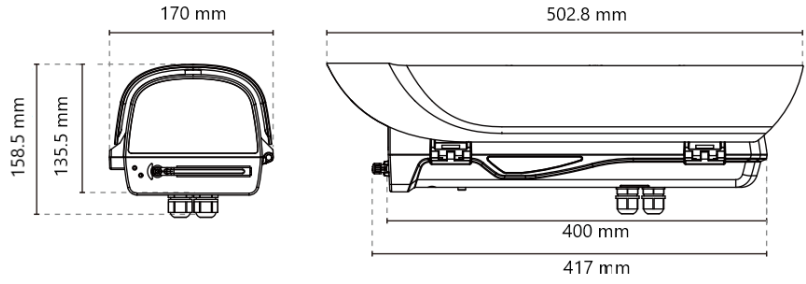

Outline Dimensions (mm)

AF1V3-W Outline Dimensions