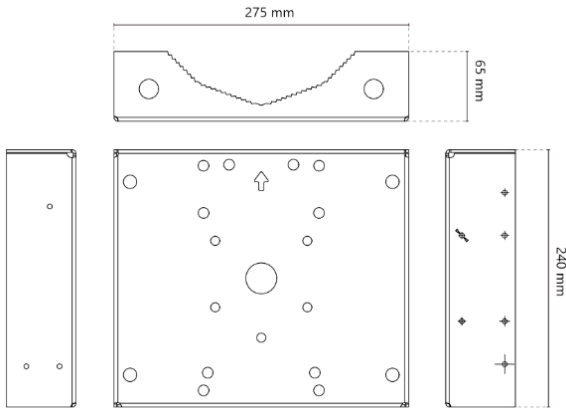

Options for LED illuminator available

Technical Data

General	
Ingress Protection	IP66
Operating Temperature	-20°C to 65°C
Mechanical	
Body Material	Cast Aluminum
Sight Glass Material	Window with hardened mineral clear glass
Overall Dimension (WxHxD)	<i>Please refer to dimension drawings</i>
Internal Usable Size for Camera Module	105 x 77.4 x 255 mm
Cable Entry	4 x M16
Weight	2.9 KG
Electrical	
Operating Voltage	24VAC
Power Consumption	Window Heater: 10W Fan: 2W Camera: 6 ~ 8W Wiper: 6 W
Thermostatically Controlled Heater	T°C on: <20°C, T°C off: >30°C
Thermostatically Controlled Fan	T°C on: >35°C, T°C off: <25°C
Optional	
Wiper Mechanism	Available for AF1V3-W model
LED Illumination	Available for AF1V3-LED model
LED Illumination	
LED12	12W Snap-in 850nm IR LED illuminator Vari angle: 10° ~ 40° IR LED distance: 50 ~ 140 meter
LED48	48W Snap-in 850nm IR LED illuminator Vari angle: 10° ~ 30° IR LED distance: 150 ~ meter
Accessories	
Standard	Sunshield, Wall Bracket
Optional	Pole Mount Bracket, Corner Mount Bracket

*Analog camera options are available.

Outline Dimensions (mm)

AF1V3-W Outline Dimensions

WB-AF1V3 Outline Dimensions

PM-AF1V3 Outline Dimensions

PME-AF1V3 Outline Dimensions

AF1V3 - X - X - X

Camera Module Options

- 22x4K : 4K, 22x Zoom, IP
- 33x3M : 3MP, 33x Zoom, IP
- 4x2M : 2MP, 4x Zoom, IP
- 18x2M : 2MP, 18x Zoom, IP with Self-learning Video Analytics
- 2M : 2MP, IP with Self-learning Video Analytics
- 4M (9) : 4MP (3.3-9mm), IP with Self-learning Video Analytics
- 4M (22) : 4MP (9-22mm), IP with Self-learning Video Analytics
- 6M : 6MP, IP with Self-learning Video Analytics
- 8M : 8MP, IP with Self-learning Video Analytics