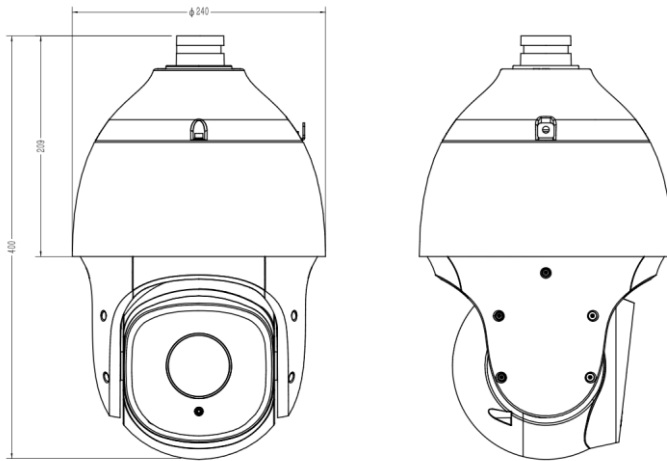

Outline Dimensions (mm)

AP5Y Outline Dimensions